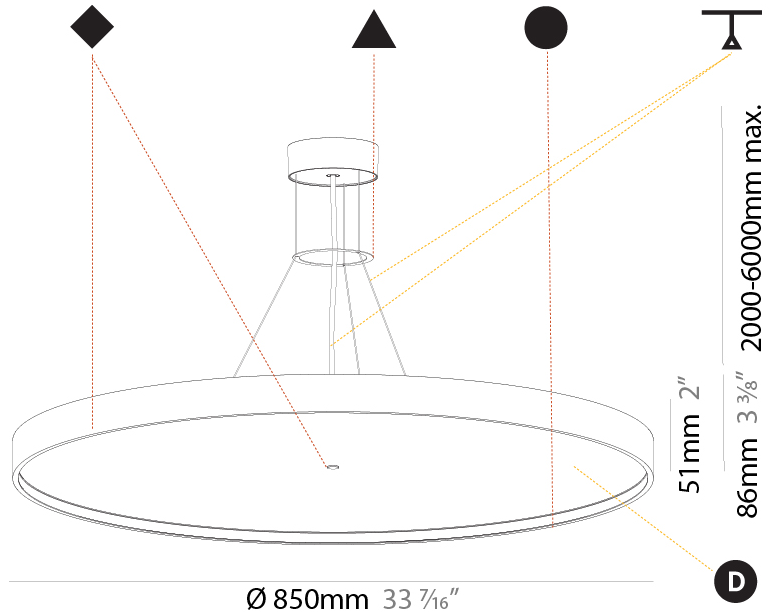

GENERAL

Series: Sign Diva
Subseries: Sign Diva Korona
Brand: Prolicht
Division: Architectural
Mounting Type: Suspension
Mounting Location: Ceiling
Subcategory: Pendant

PHYSICAL

Shape: Round
Diameter (mm): 850
Diameter (in): 33 7/16
Height (mm): 86
Height (in): 3 3/8
Max. Overall Height (mm): 2086
Max. Overall Height (in): 82 1/8
Light Distribution: Direct
Weight (kg): 14.399
Weight (lbs): 31.74
Diffuser: PMMA - Opal / Micro-Prism / Sparkling Secret / Vintage Industrial
Fixture Finish: SSR / BKV / CWI / CRY / HAB / LAG / UFT / ITA / RUA / RUR / MIC / FTG / MYG / TWT / LOD / PUS / FRO / FUP / KIA / POP / BLS / SPG / MEY / GOH / GUM / CHC / COM / ABZ / JAG / OBR / MOS / ROR
Fixture Material: Extruded Aluminum / Steel
Cable Details: 2000mm or 6000mm Transparent Cable

ELECTRICAL

Lamp Type: LED (Zhaga Standard)
Input Wattage (W): 96.8
Total Output Wattage (W): 76.8
Dimming: Tri-Mode (Non-Dimming and Phase Dimming (120Vac only) and 0-10V Dimming)
Driver Included: Yes
Driver Location: Integrated
Driver Type: Constant Current - Universal
Driver Class: Class 2
Input Voltage (V): 120 - 277
Constant Current (MA): 600

LED

Color Temperature (°K): 2700 / 3000 / 3500 / 4000
Max. Delivered Lumen (lm): 9094 / 9806 / 11385 / 11617
Nominal Lumen (lm): 10753 / 11596 / 13461 / 13736
CRI: >90 CRI
Lamp Life (hrs): 50000

OPTICAL

RATINGS AND CERTIFICATIONS

Certified By: Certified for North American Standards
IP rating: IP20