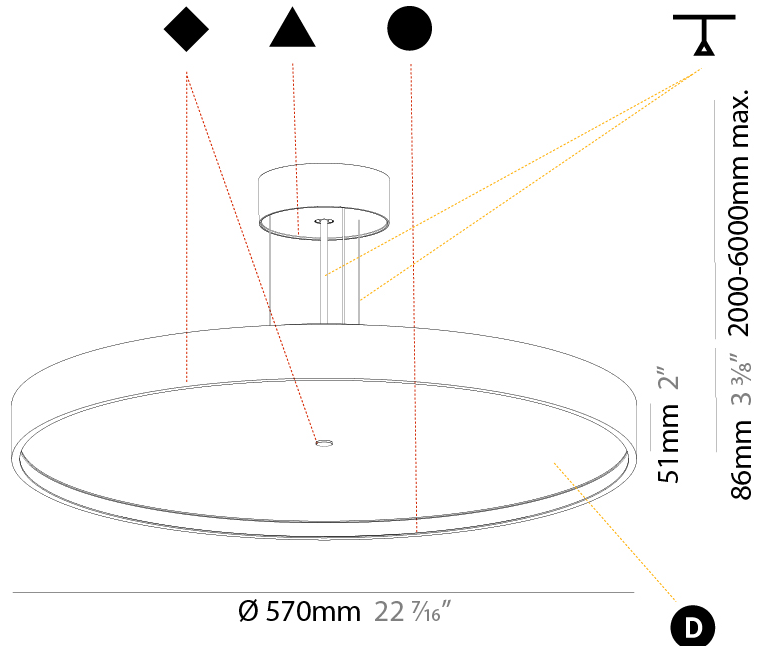

GENERAL

Series: Sign Diva
Subseries: Sign Diva Korona
Brand: Prolicht
Division: Architectural
Mounting Type: Suspension
Mounting Location: Ceiling
Subcategory: Pendant

PHYSICAL

Shape: Round
Diameter (mm): 570
Diameter (in): 22 7/16
Height (mm): 86
Height (in): 3 3/8
Light Distribution: Direct
Weight (kg): 8.067
Weight (lbs): 17.78
Diffuser: PMMA - Opal / Micro-Prism / Sparkling Secret / Vintage Industrial
Fixture Finish: SSR / BKV / CWI / CRY / HAB / LAG / UFT / ITA / RUA / RUR / MIC / FTG / MYG / TWT / LOD / PUS / FRO / FUP / KIA / POP / BLS / SPG / MEY / GOH / GUM / CHC / COM / ABZ / JAG / OBR / MOS / ROR
Fixture Material: Extruded Aluminum / Steel
Cable Details: 2,000mm/78 3/4" or 6,000mm/236 1/4" Transparent Cable

ELECTRICAL

Lamp Type: LED (Zhaga Standard)
Input Wattage (W): 49
Total Output Wattage (W): 46.9
Dimming: Tri-Mode (Non-Dimming and Phase Dimming (120Vac only) and 0-10V Dimming)
Driver Included: Yes
Driver Location: Integrated
Driver Type: Constant Current - Universal
Driver Class: Class 2
Input Voltage (V): 120 - 277
Constant Current (MA): 350

LED

Color Temperature (°K): 2700 / 3000 / 3500 / 4000
Max. Delivered Lumen (lm): 4978 / 5337 / 5384 / 5494
Nominal Lumen (lm): 6199 / 6646 / 6705 / 6842
CRI: >90 CRI
Lamp Life (hrs): 50000

OPTICAL

RATINGS AND CERTIFICATIONS

Certified By: Certified for North American Standards
IP rating: IP20