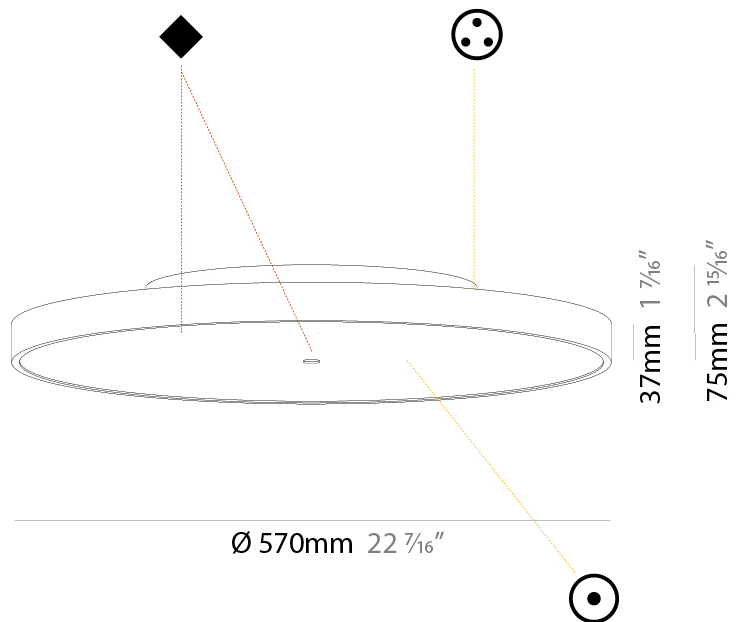

GENERAL

Series: Sign Diva
Subseries: Sign Diva
Brand: Prolicht
Division: Architectural
Mounting Type: Surface
Mounting Location: Ceiling
Subcategory: Ambient

PHYSICAL

Shape: Round
Diameter (mm): 570
Diameter (in): 22 ⁷/₁₆"
Height (mm): 75
Height (in): 2 ¹⁵/₁₆"
Light Distribution: Direct / Indirect
Weight (kg): 7.066
Weight (lbs): 15.578
Diffuser: Direct - PMMA - Opal/Micro-Prism/Sparkling Secret/Vintage Industrial with Shine Ring / Indirect - White/Yellow/Orange/Red/Blue/Green
Fixture Finish: SSR / BKV / CWI / CRY / HAB / LAG / UFT / ITA / RUA / RUR / MIC / FTG / MYG / TWT / LOD / PUS / FRO / FUP / KIA / POP / BLS / SPG / MEY / GOH / GUM / CHC / COM / ABZ / JAG / OBR / MOS / ROR
Fixture Material: Extruded Aluminum / Steel

ELECTRICAL

Lamp Type: LED (Zhaga Standard)
Input Wattage (W): 58.3
Total Output Wattage (W): 53
Dimming: Tri-Mode (Non-Dimming and Phase Dimming (120Vac only) and 0-10V Dimming)
Driver Included: Yes
Driver Location: Integrated
Driver Type: Constant Current - Universal
Driver Class: Class 2
Input Voltage (V): 120 - 277
Constant Current (MA): 350

LED

Color Temperature (°K): 3000 / 3500 / 4000
Max. Delivered Lumen (lm): 6170 / 6292 / 6420
CRI: >90 CRI
Lamp Life (hrs): 50000

OPTICAL

RATINGS AND CERTIFICATIONS

Certified By: Certified for North American Standards
IP rating: IP20