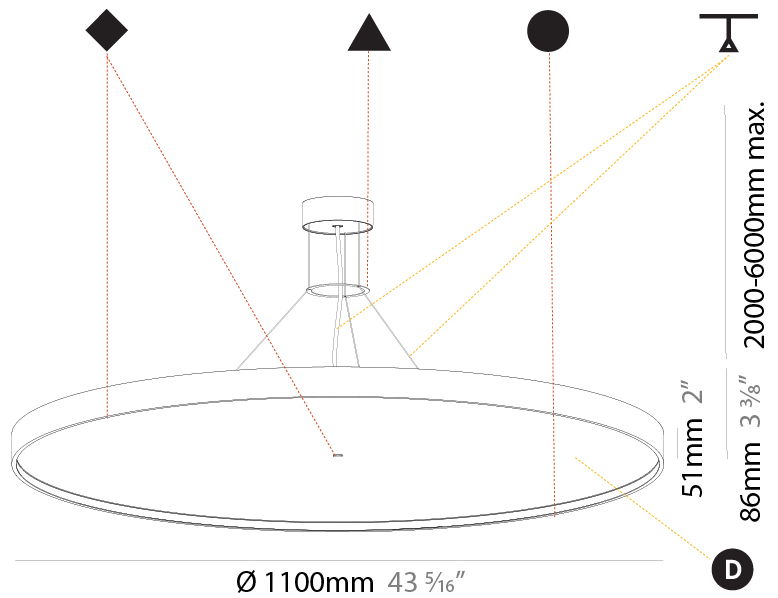

GENERAL

Series: Sign Diva
Subseries: Sign Diva Korona
Brand: Prolicht
Division: Architectural
Mounting Type: Suspension
Mounting Location: Ceiling
Subcategory: Pendant

PHYSICAL

Shape: Round
Diameter (mm): 1100
Diameter (in): 43 ⁵/₁₆"
Height (mm): 86
Height (in): 3 ³/₈"
Max. Overall Height (mm): 2086
Max. Overall Height (in): 82 ⁷/₈"
Light Distribution: Direct
Weight (kg): 19.986
Weight (lbs): 44.06
Diffuser: PMMA - Opal / Micro-Prism / Sparkling Secret / Vintage Industrial
Fixture Finish: SSR / BKV / CWI / CRY / HAB / LAG / UFT / ITA / RUA / RUR / MIC / FTG / MYG / TWT / LOD / PUS / FRO / FUP / KIA / POP / BLS / SPG / MEY / GOH / GUM / CHC / COM / ABZ / JAG / OBR / MOS / ROR
Fixture Material: Extruded Aluminum / Steel
Cable Details: 2000mm or 6000mm Transparent Cable

ELECTRICAL

Lamp Type: LED (Zhaga Standard)
Input Wattage (W): 145
Total Output Wattage (W): 135
Dimming: Tri-Mode (Non-Dimming and Phase Dimming (120Vac only) and 0-10V Dimming)
Driver Included: Yes
Driver Location: Integrated
Driver Type: Constant Current - Universal
Driver Class: Class 2
Input Voltage (V): 120 - 277
Constant Current (MA): 600

LED

Color Temperature (°K): 2700 / 3000 / 3500 / 4000
Max. Delivered Lumen (lm): 15931 / 17172 / 19937 / 20344
Nominal Lumen (lm): 18837 / 20305 / 23575 / 24056
CRI: >90 CRI
Lamp Life (hrs): 50000

OPTICAL

RATINGS AND CERTIFICATIONS

Certified By: Certified for North American Standards
IP rating: IP20