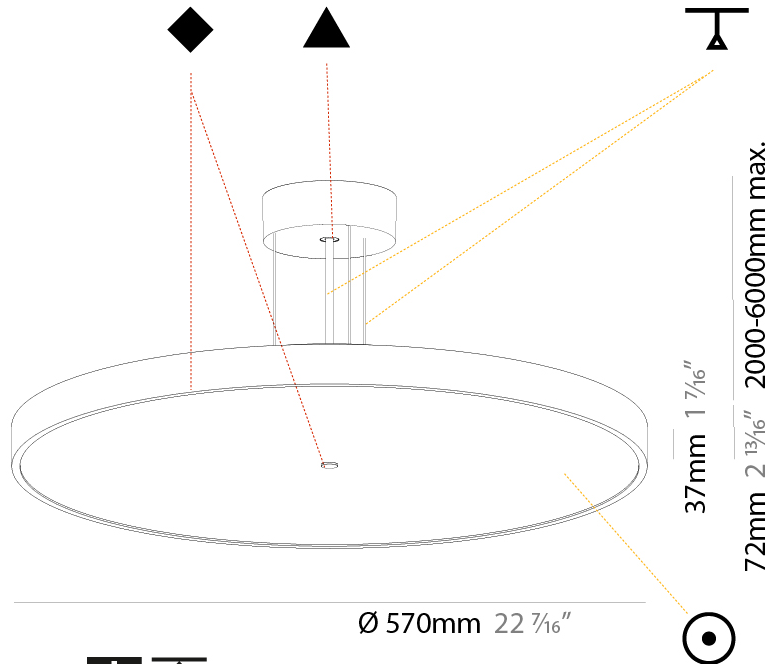

GENERAL

Series: Sign Diva
Subseries: Sign Diva
Brand: Prolicht
Division: Architectural
Mounting Type: Suspension
Mounting Location: Ceiling
Subcategory: Pendant

PHYSICAL

Shape: Round
Diameter (mm): 570
Diameter (in): 22 7/16
Height (mm): 72
Height (in): 2 13/16
Max. Overall Height (mm): 6072
Max. Overall Height (in): 239 1/16
Light Distribution: Direct
Weight (kg): 7.802
Weight (lbs): 17.2
Diffuser: PMMA - Opal / Micro-Prism / Sparkling Secret / Vintage Industrial with Shine Ring
Fixture Finish: SSR / BKV / CWI / CRY / HAB / LAG / UFT / ITA / RUA / RUR / MIC / FTG / MYG / TWT / LOD / PUS / FRO / FUP / KIA / POP / BLS / SPG / MEY / GOH / GUM / CHC / COM / ABZ / JAG / OBR / MOS / ROR
Fixture Material: Extruded Aluminum / Steel
Cable Details: 2000mm or 6000mm Transparent Cable

ELECTRICAL

Lamp Type: LED (Zhaga Standard)
Input Wattage (W): 58.3
Total Output Wattage (W): 53
Dimming: Tri-Mode (Non-Dimming and Phase Dimming (120Vac only) and 0-10V Dimming)
Driver Included: Yes
Driver Location: Integrated
Driver Type: Constant Current - Universal
Driver Class: Class 2
Input Voltage (V): 120 - 277
Constant Current (MA): 350

LED

Color Temperature (°K): 2700 / 3000 / 3500 / 4000
Max. Delivered Lumen (lm): 5060 / 6120 / 6233 / 6360
CRI: >90 CRI
Lamp Life (hrs): 50000

OPTICAL

RATINGS AND CERTIFICATIONS

Certified By: Certified for North American Standards
IP rating: IP20

PROJECT
TYPE
SPECIFIER
QUANTITY
DATE

A