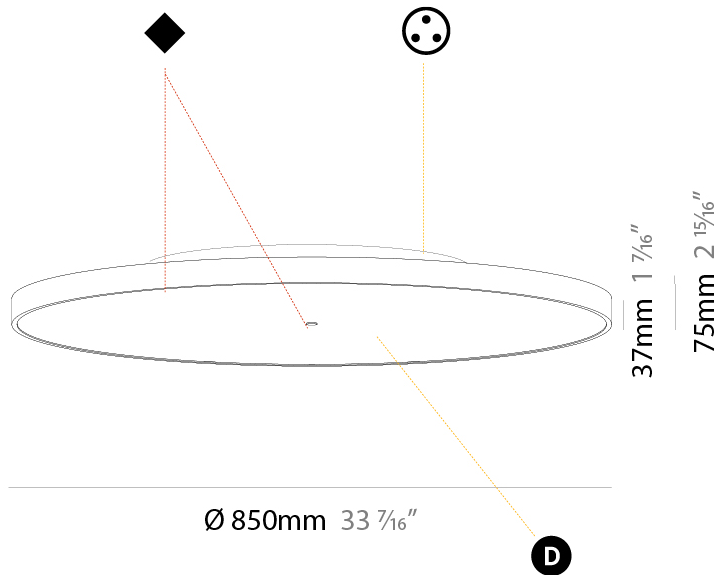

GENERAL

Series: Sign Diva
Subseries: Sign Diva
Brand: Prolicht
Division: Architectural
Mounting Type: Surface
Mounting Location: Ceiling
Subcategory: Ambient

PHYSICAL

Shape: Round
Diameter (mm): 850
Diameter (in): 33 7/16
Height (mm): 75
Height (in): 2 15/16
Light Distribution: Direct / Indirect
Weight (kg): 12.906
Weight (lbs): 28.453
Diffuser: Direct - PMMA - Opal/Micro-Prism/Sparkling Secret/Vintage Industrial with Shine Ring / Indirect - White/Yellow/Orange/Red/Blue/Green
Fixture Finish: SSR / BKV / CWI / CRY / HAB / LAG / UFT / ITA / RUA / RUR / MIC / FTG / MYG / TWT / LOD / PUS / FRO / FUP / KIA / POP / BLS / SPG / MEY / GOH / GUM / CHC / COM / ABZ / JAG / OBR / MOS / ROR
Fixture Material: Extruded Aluminum / Steel

ELECTRICAL

Lamp Type: LED (Zhaga Standard)
Input Wattage (W): 96.8
Total Output Wattage (W): 76.8
Dimming: Tri-Mode (Non-Dimming and Phase Dimming (120Vac only) and 0-10V Dimming)
Driver Included: Yes
Driver Location: Integrated
Driver Type: Constant Current - Universal
Driver Class: Class 2
Input Voltage (V): 120 - 277
Constant Current (MA): 600

LED

Color Temperature (*K): 3000 / 3500 / 4000
Max. Delivered Lumen (lm): 11160 / 11388 / 11620
CRI: >90 CRI
Lamp Life (hrs): 50000

OPTICAL

RATINGS AND CERTIFICATIONS

Certified By: Certified for North American Standards
IP rating: IP20