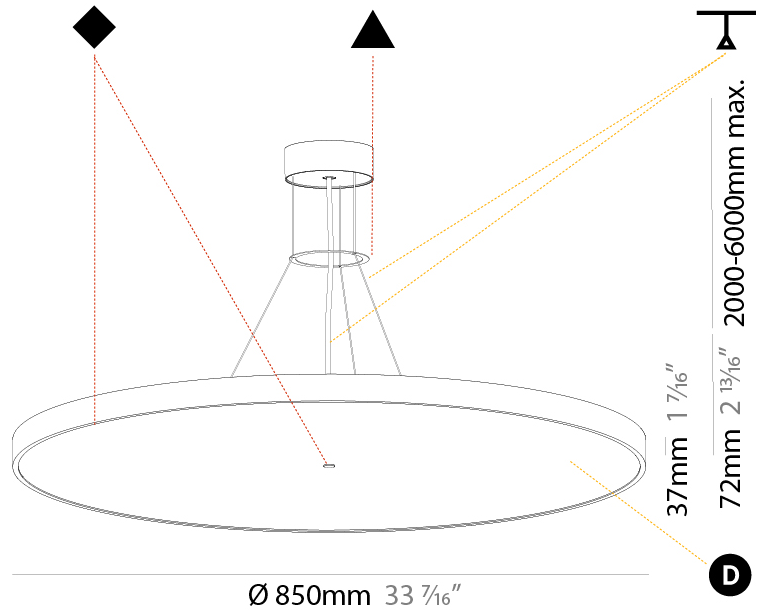

GENERAL

Series: Sign Diva
Subseries: Sign Diva
Brand: Prolicht
Division: Architectural
Mounting Type: Suspension
Mounting Location: Ceiling
Subcategory: Pendant

PHYSICAL

Shape: Round
Diameter (mm): 850
Diameter (in): 33 ⁷/₁₆"
Height (mm): 72
Height (in): 2 ¹³/₁₆"
Max. Overall Height (mm): 6072
Max. Overall Height (in): 239 ⁷/₁₆"
Light Distribution: Direct
Weight (kg): 14.005
Weight (lbs): 30.88
Diffuser: PMMA - Opal / Micro-Prism / Sparkling Secret / Vintage Industrial
Fixture Finish: SSR / BKV / CWI / CRY / HAB / LAG / UFT / ITA / RUA / RUR / MIC / FTG / MYG / TWT / LOD / PUS / FRO / FUP / KIA / POP / BLS / SPG / MEY / GOH / GUM / CHC / COM / ABZ / JAG / OBR / MOS / ROR
Fixture Material: Extruded Aluminum / Steel
Cable Details: 2000mm or 6000mm Transparent Cable

ELECTRICAL

Lamp Type: LED (Zhaga Standard)
Input Wattage (W): 96.8
Total Output Wattage (W): 76.8
Dimming: Tri-Mode (Non-Dimming and Phase Dimming (120Vac only) and 0-10V Dimming)
Driver Included: Yes
Driver Location: Integrated
Driver Type: Constant Current - Universal
Driver Class: Class 2
Input Voltage (V): 120 - 277
Constant Current (MA): 600

LED

Color Temperature (°K): 2700 / 3000 / 3500 / 4000
Max. Delivered Lumen (lm): 7960 / 9950 / 10153 / 10360
CRI: >90 CRI
Lamp Life (hrs): 50000

OPTICAL

RATINGS AND CERTIFICATIONS

Certified By: Certified for North American Standards
IP rating: IP20

PROJECT
TYPE
SPECIFIER
QUANTITY
DATE