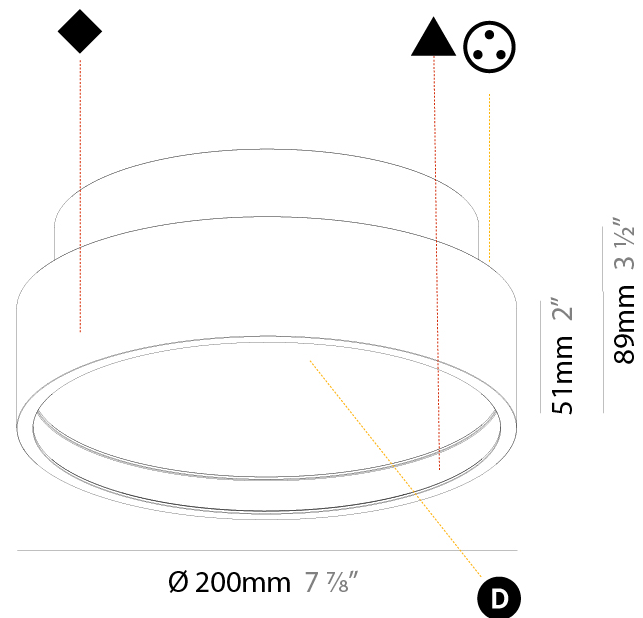

GENERAL

Series: Sign Diva
Subseries: Sign Diva Korona
Brand: Prolicht
Division: Architectural
Mounting Type: Surface
Mounting Location: Ceiling
Subcategory: Ambient

PHYSICAL

Shape: Round
Diameter (mm): 200
Diameter (in): 7 7/8
Height (mm): 89
Height (in): 3 1/2
Light Distribution: Direct / Indirect
Weight (kg): 1.261
Weight (lbs): 2.78
Diffuser: Direct - PMMA - Opal/Micro-Prism/Sparkling Secret/Vintage Industrial / Indirect - White/Yellow/Orange/Red/Blue/Green
Fixture Finish: SSR / BKV / CWI / CRY / HAB / LAG / UFT / ITA / RUA / RUR / MIC / FTG / MYG / TWT / LOD / PUS / FRO / FUP / KIA / POP / BLS / SPG / MEY / GOH / GUM / CHC / COM / ABZ / JAG / OBR / MOS / ROR
Fixture Material: Extruded Aluminum / Steel

ELECTRICAL

Lamp Type: LED (Zhaga Standard)
Input Wattage (W): 12.1
Total Output Wattage (W): 11
Dimming: Tri-Mode (Non-Dimming and Phase Dimming (120Vac only) and 0-10V Dimming)
Driver Included: Yes
Driver Location: Integrated
Driver Type: Constant Current - Universal
Driver Class: Class 2
Input Voltage (V): 120 - 277
Constant Current (MA): 350

LED

Color Temperature (°K): 3000 / 3500 / 4000
Max. Delivered Lumen (lm): 1100 / 1117 / 1140
CRI: >90 CRI
Lamp Life (hrs): 50000

OPTICAL

RATINGS AND CERTIFICATIONS

Certified By: Certified for North American Standards
IP rating: IP20

PROJECT
TYPE
SPECIFIER
QUANTITY
DATE