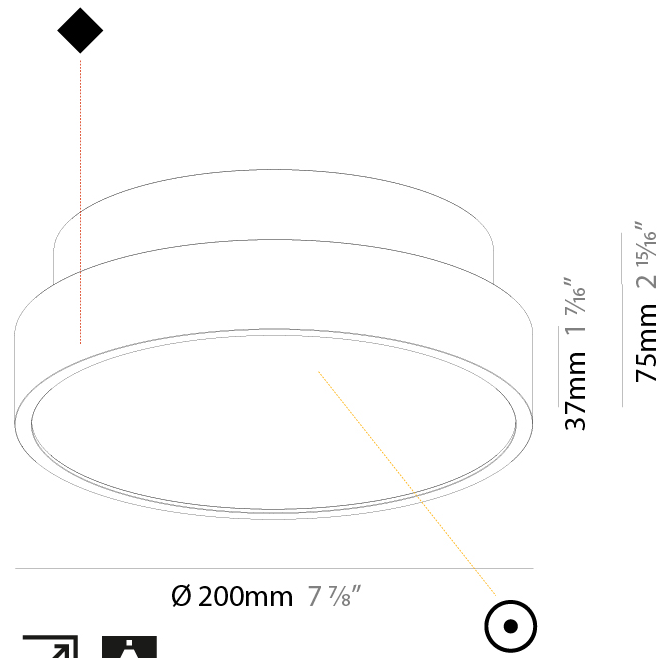

GENERAL

Series: Sign Diva
Subseries: Sign Diva
Brand: Prolicht
Division: Architectural
Mounting Type: Surface
Mounting Location: Ceiling
Subcategory: Ambient

PHYSICAL

Shape: Round
Diameter (mm): 200
Diameter (in): 7 7/8
Height (mm): 75
Height (in): 2 15/16
Light Distribution: Direct
Weight (kg): 1.122
Weight (lbs): 2.474
Diffuser: PMMA - Opal/Micro-Prism/Sparkling Secret/Vintage Industrial with Shine Ring
Fixture Finish: SSR / BKV / CWI / CRY / HAB / LAG / UFT / ITA / RUA / RUR / MIC / FTG / MYG / TWT / LOD / PUS / FRO / FUP / KIA / POP / BLS / SPG / MEY / GOH / GUM / CHC / COM / ABZ / JAG / OBR / MOS / ROR
Fixture Material: Extruded Aluminum / Steel

ELECTRICAL

Lamp Type: LED (Zhaga Standard)
Input Wattage (W): 12.1
Total Output Wattage (W): 11
Dimming: Tri-Mode (Non-Dimming and Phase Dimming (120Vac only) and 0-10V Dimming)
Driver Included: Yes
Driver Location: Integrated
Driver Type: Constant Current - Universal
Driver Class: Class 2
Input Voltage (V): 120 - 277
Constant Current (MA): 350

LED

Color Temperature (°K): 3000 / 3500 / 4000
Max. Delivered Lumen (lm): 1040 / 1058 / 1080
CRI: >90 CRI
Lamp Life (hrs): 50000

OPTICAL

RATINGS AND CERTIFICATIONS

Certified By: Certified for North American Standards
IP rating: IP20