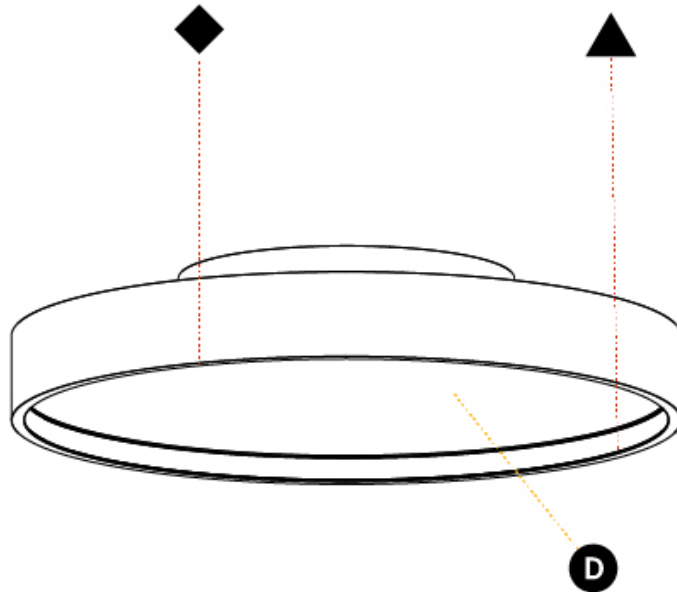

SIGN DIVA KORONA SURFACE

A3D101-

PROJECT
TYPE
SPECIFIER
QUANTITY
DATE