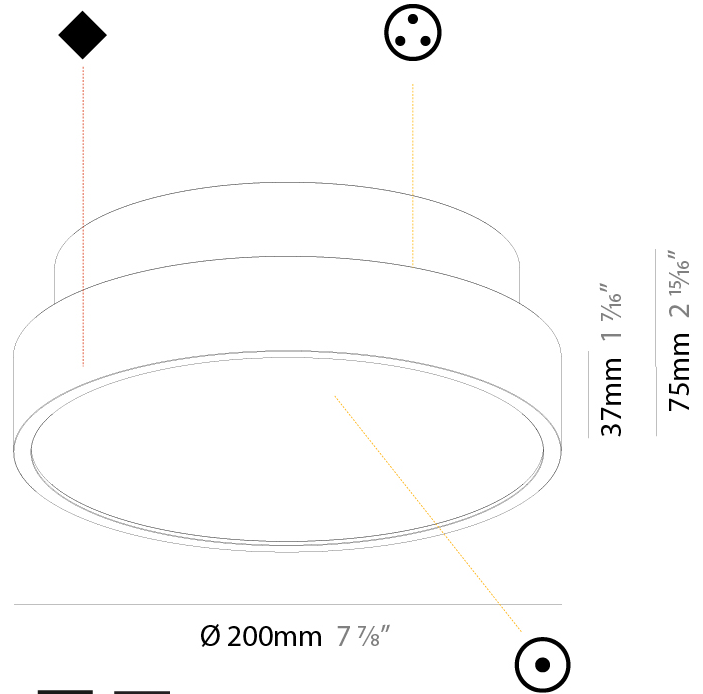

GENERAL

Series: Sign Diva
Subseries: Sign Diva
Brand: Prolicht
Division: Architectural
Mounting Type: Surface
Mounting Location: Ceiling
Subcategory: Ambient

PHYSICAL

Shape: Round
Diameter (mm): 200
Diameter (in): 7 7/8
Height (mm): 75
Height (in): 2 15/16
Light Distribution: Direct / Indirect
Weight (kg): 1.12
Weight (lbs): 2.469
Diffuser: Direct - PMMA - Opal/Micro-Prism/Sparkling Secret/Vintage Industrial with Shine Ring / Indirect - White/Yellow/Orange/Red/Blue/Green
Fixture Finish: SSR / BKV / CWI / CRY / HAB / LAG / UFT / ITA / RUA / RUR / MIC / FTG / MYG / TWT / LOD / PUS / FRO / FUP / KIA / POP / BLS / SPG / MEY / GOH / GUM / CHC / COM / ABZ / JAG / OBR / MOS / ROR
Fixture Material: Extruded Aluminum / Steel

ELECTRICAL

Lamp Type: LED (Zhaga Standard)
Input Wattage (W): 12.1
Total Output Wattage (W): 11
Dimming: Tri-Mode (Non-Dimming and Phase Dimming (120Vac only) and 0-10V Dimming)
Driver Included: Yes
Driver Location: Integrated
Driver Type: Constant Current - Universal
Driver Class: Class 2
Input Voltage (V): 120 - 277
Constant Current (MA): 350

LED

Color Temperature (°K): 3000 / 3500 / 4000
Max. Delivered Lumen (lm): 1100 / 1117 / 1140
CRI: >90 CRI
Lamp Life (hrs): 50000

OPTICAL

RATINGS AND CERTIFICATIONS

Certified By: Certified for North American Standards
IP rating: IP20