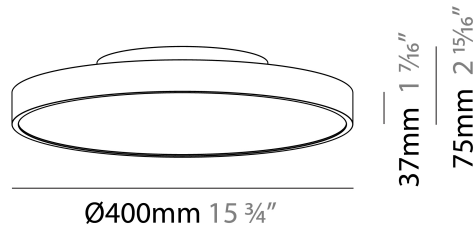

GENERAL

Series: Sign Diva
Subseries: Sign Diva
Brand: Prolicht
Division: Architectural
Mounting Type: Surface
Mounting Location: Ceiling
Subcategory: Ambient

PHYSICAL

Shape: Round
Diameter (mm): 400
Diameter (in): 15 ³/₄
Height (mm): 75
Height (in): 2 ¹⁵/₁₆
Light Distribution: Direct / Indirect
Weight (kg): 2.302
Weight (lbs): 5.075
Diffuser: Direct - PMMA - Opal/Micro-Prism/Sparkling Secret/Vintage Industrial with Shine Ring / Indirect - White/Yellow/Orange/Red/Blue/Green
Fixture Finish: SSR / BKV / CWI / CRY / HAB / LAG / UFT / ITA / RUA / RUR / MIC / FTG / MYG / TWT / LOD / PUS / FRO / FUP / KIA / POP / BLS / SPG / MEY / GOH / GUM / CHC / COM / ABZ / JAG / OBR / MOS / ROR
Fixture Material: Extruded Aluminum / Steel

ELECTRICAL

Lamp Type: LED (Zhaga Standard)
Input Wattage (W): 19.8
Total Output Wattage (W): 16
Dimming: Tri-Mode (Non-Dimming and Phase Dimming (120Vac only) and 0-10V Dimming)
Driver Included: Yes
Driver Location: Integrated
Driver Type: Constant Current - Universal
Driver Class: Class 2
Input Voltage (V): 120 - 277
Constant Current (MA): 500

LED

Color Temperature (°K): 3000 / 3500 / 4000
Max. Delivered Lumen (lm): 2280 / 2313 / 2360
CRI: >90 CRI
Lamp Life (hrs): 50000

OPTICAL

RATINGS AND CERTIFICATIONS

Certified By: Certified for North American Standards
IP rating: IP20