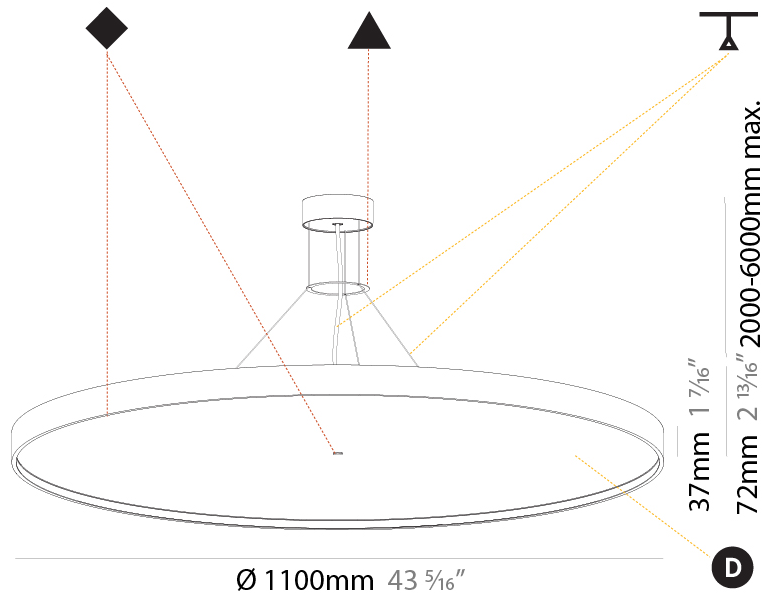

GENERAL

Series: Sign Diva
Subseries: Sign Diva
Brand: Prolicht
Division: Architectural
Mounting Type: Suspension
Mounting Location: Ceiling
Subcategory: Pendant

PHYSICAL

Shape: Round
Diameter (mm): 1100
Diameter (in): 43 ⁵/₁₆"
Height (mm): 72
Height (in): 2 ¹³/₁₆"
Light Distribution: Direct / Indirect
Weight (kg): 20.78
Weight (lbs): 45.81
Diffuser: PMMA - Opal / Micro-Prism / Sparkling Secret / Vintage Industrial
Fixture Finish: SSR / BKV / CWI / CRY / HAB / LAG / UFT / ITA / RUA / RUR / MIC / FTG / MYG / TWT / LOD / PUS / FRO / FUP / KIA / POP / BLS / SPG / MEY / GOH / GUM / CHC / COM / ABZ / JAG / OBR / MOS / ROR
Fixture Material: Extruded Aluminum / Steel
Cable Details: 2,000mm/78 3/4" or 6,000mm/236 1/4" Transparent Cable

ELECTRICAL

Lamp Type: LED (Zhaga Standard)
Input Wattage (W): 169.4 / 28.6
Total Output Wattage (W): 135 / 24
Dimming: Tri-Mode (Non-Dimming and Phase Dimming (120Vac only) and 0-10V Dimming)
Driver Included: Yes
Driver Location: Integrated
Driver Type: Constant Current - Universal
Driver Class: Class 2
Input Voltage (V): 120 - 277
Constant Current (MA): 600 / 350

LED

Color Temperature (*K): 2700 / 3000 / 3500 / 4000
Max. Delivered Lumen (lm): 20030 / 20610 / 21050 / 21480
CRI: >90 CRI
Lamp Life (hrs): 50000

OPTICAL

RATINGS AND CERTIFICATIONS

Certified By: Certified for North American Standards
IP rating: IP20

PROJECT
TYPE
SPECIFIER
QUANTITY
DATE