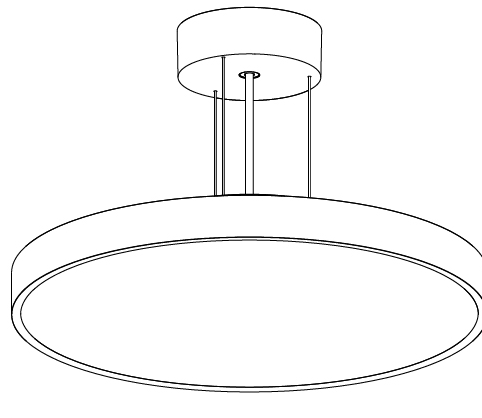

GENERAL

Series: Sign Diva
Subseries: Sign Diva Korona
Brand: Prolicht
Division: Architectural
Mounting Type: Suspension
Mounting Location: Ceiling
Subcategory: Pendant

PHYSICAL

Shape: Round
Diameter (mm): 400
Diameter (in): 15 3/4
Height (mm): 86
Height (in): 3 3/8
Light Distribution: Direct / Indirect
Weight (kg): 3.728
Weight (lbs): 8.22
Diffuser: PMMA - Opal / Micro-Prism / Sparkling Secret / Vintage Industrial
Fixture Finish: SSR / BKV / CWI / CRY / HAB / LAG / UFT / ITA / RUA / RUR / MIC / FTG / MYG / TWT / LOD / PUS / FRO / FUP / KIA / POP / BLS / SPG / MEY / GOH / GUM / CHC / COM / ABZ / JAG / OBR / MOS / ROR
Fixture Material: Extruded Aluminum / Steel
Cable Details: 2,000mm/78 3/4" or 6,000mm/236 1/4" Transparent Cable

ELECTRICAL

Lamp Type: LED (Zhaga Standard)
Input Wattage (W): 31.1
Total Output Wattage (W): 18 / 13
Dimming: Tri-Mode (Non-Dimming and Phase Dimming (120Vac only) and 0-10V Dimming)
Driver Included: Yes
Driver Location: Integrated
Driver Type: Constant Current - Universal
Driver Class: Class 2
Input Voltage (V): 120 - 277
Constant Current (MA): 500 / 350

LED

Color Temperature (°K): 2700 / 3000 / 3500 / 4000
Max. Delivered Lumen (lm): 3049 / 2651 / 2681 / 2736
Nominal Lumen (lm): 4182 / 4142 / 4189 / 4275
CRI: >90 CRI
Lamp Life (hrs): 50000

OPTICAL

RATINGS AND CERTIFICATIONS

Certified By: Certified for North American Standards
IP rating: IP20

51mm 2"
86mm 3 3/8"   2000-6000mm max.

Ø 400mm 15 3/4"