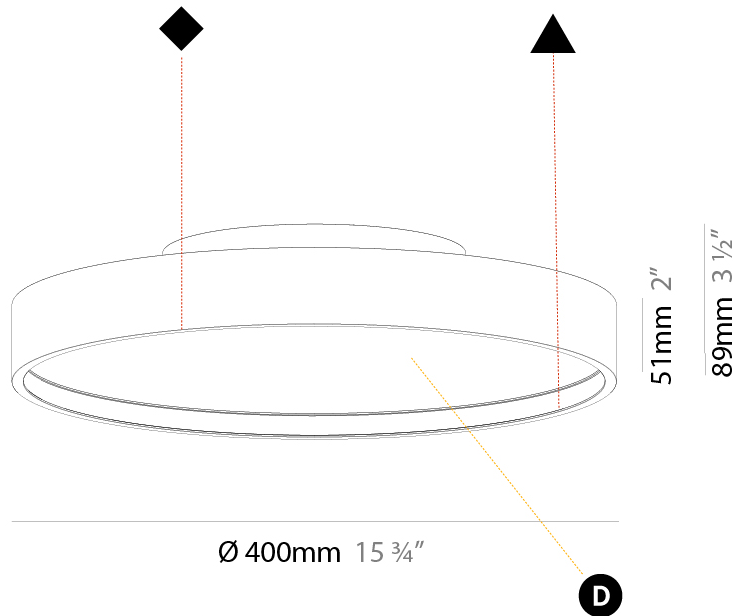

GENERAL

Series: Sign Diva
Subseries: Sign Diva Korona
Brand: Prolicht
Division: Architectural
Mounting Type: Surface
Mounting Location: Ceiling
Subcategory: Ambient

PHYSICAL

Shape: Round
Diameter (mm): 400
Diameter (in): 15 3/4
Height (mm): 89
Height (in): 3 1/2
Light Distribution: Direct
Weight (kg): 2.636
Weight (lbs): 5.811

Diffuser: PMMA - Opal/Micro-Prism/Sparkling Secret/Vintage Industrial
Fixture Finish: SSR / BKV / CWI / CRY / HAB / LAG / UFT / ITA / RUA / RUR / MIC / FTG / MYG / TWT / LOD / PUS / FRO / FUP / KIA / POP / BLS / SPG / MEY / GOH / GUM / CHC / COM / ABZ / JAG / OBR / MOS / ROR
Fixture Material: Extruded Aluminum / Steel

ELECTRICAL

Lamp Type: LED (Zhaga Standard)
Input Wattage (W): 19.8
Total Output Wattage (W): 16
Dimming: Tri-Mode (Non-Dimming and Phase Dimming (120Vac only) and 0-10V Dimming)
Driver Included: Yes
Driver Location: Integrated
Driver Type: Constant Current - Universal
Driver Class: Class 2
Input Voltage (V): 120 - 277
Constant Current (MA): 500

LED

Color Temperature (°K): 3000 / 3500 / 4000
Max. Delivered Lumen (lm): 2260 / 2293 / 2340
CRI: >90 CRI
Lamp Life (hrs): 50000

OPTICAL

RATINGS AND CERTIFICATIONS

Certified By: Certified for North American Standards
IP rating: IP20