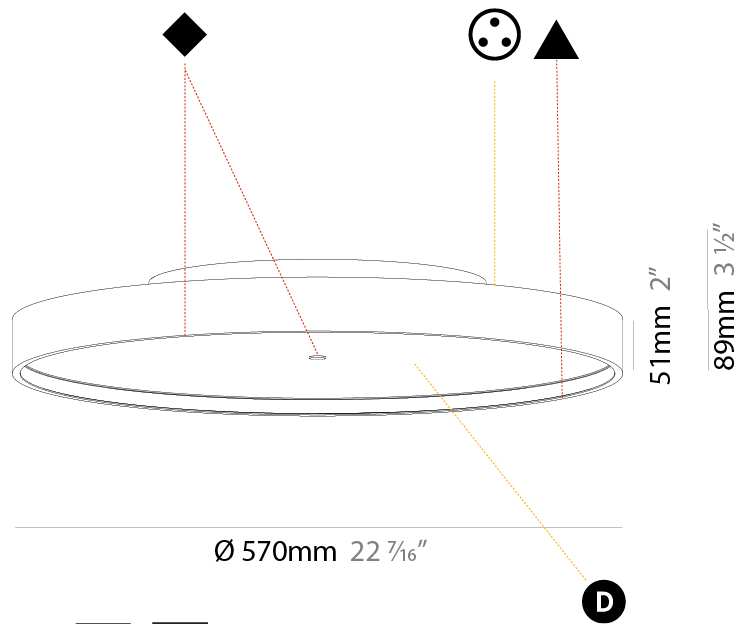

GENERAL

Series: Sign Diva
Subseries: Sign Diva Korona
Brand: Prolicht
Division: Architectural
Mounting Type: Surface
Mounting Location: Ceiling
Subcategory: Ambient

PHYSICAL

Shape: Round
Diameter (mm): 570
Diameter (in): 22 7/16
Height (mm): 89
Height (in): 3 1/2
Light Distribution: Direct / Indirect
Weight (kg): 7.4
Weight (lbs): 16.314
Diffuser: Direct - PMMA - Opal/Micro-Prism/Sparkling Secret/Vintage Industrial / Indirect - White/Yellow/Orange/Red/Blue/Green
Fixture Finish: SSR / BKV / CWI / CRY / HAB / LAG / UFT / ITA / RUA / RUR / MIC / FTG / MYG / TWT / LOD / PUS / FRO / FUP / KIA / POP / BLS / SPG / MEY / GOH / GUM / CHC / COM / ABZ / JAG / OBR / MOS / ROR
Fixture Material: Extruded Aluminum / Steel

ELECTRICAL

Lamp Type: LED (Zhaga Standard)
Input Wattage (W): 58.3
Total Output Wattage (W): 53
Dimming: Tri-Mode (Non-Dimming and Phase Dimming (120Vac only) and 0-10V Dimming)
Driver Included: Yes
Driver Location: Integrated
Driver Type: Constant Current - Universal
Driver Class: Class 2
Input Voltage (V): 120 - 277
Constant Current (MA): 350

LED

Color Temperature (°K): 3000 / 3500 / 4000
Max. Delivered Lumen (lm): 6170 / 6292 / 6420
CRI: >90 CRI
Lamp Life (hrs): 50000

OPTICAL

RATINGS AND CERTIFICATIONS

Certified By: Certified for North American Standards
IP rating: IP20