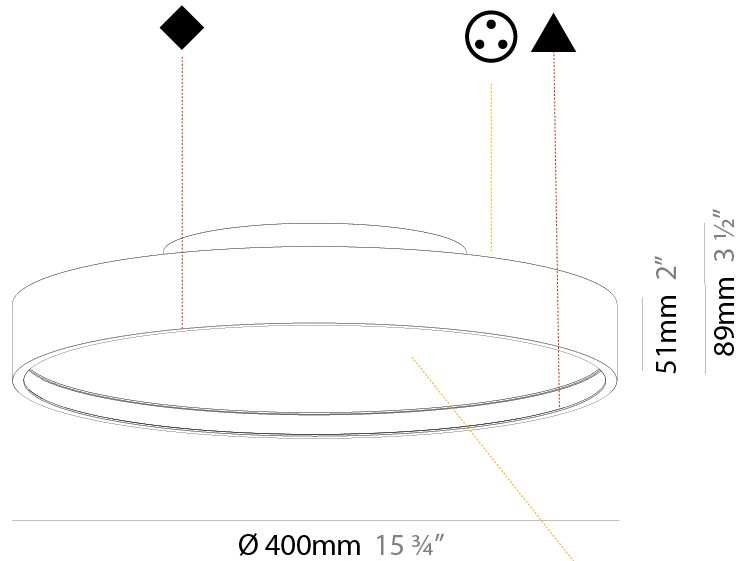

GENERAL

Series: Sign Diva
Subseries: Sign Diva Korona
Brand: Prolicht
Division: Architectural
Mounting Type: Surface
Mounting Location: Ceiling
Subcategory: Ambient

PHYSICAL

Shape: Round
Diameter (mm): 400
Diameter (in): 15 3/4
Height (mm): 89
Height (in): 3 1/2
Light Distribution: Direct / Indirect
Weight (kg): 3.113
Weight (lbs): 6.863
Diffuser: Direct - PMMA - Opal/Micro-Prism/Sparkling Secret/Vintage Industrial / Indirect - White/Yellow/Orange/Red/Blue/Green
Fixture Finish: SSR / BKV / CWI / CRY / HAB / LAG / UFT / ITA / RUA / RUR / MIC / FTG / MYG / TWT / LOD / PUS / FRO / FUP / KIA / POP / BLS / SPG / MEY / GOH / GUM / CHC / COM / ABZ / JAG / OBR / MOS / ROR
Fixture Material: Extruded Aluminum / Steel

ELECTRICAL

Lamp Type: LED (Zhaga Standard)
Input Wattage (W): 19.8
Total Output Wattage (W): 16
Dimming: Tri-Mode (Non-Dimming and Phase Dimming (120Vac only) and 0-10V Dimming)
Driver Included: Yes
Driver Location: Integrated
Driver Type: Constant Current - Universal
Driver Class: Class 2
Input Voltage (V): 120 - 277
Constant Current (MA): 500

LED

Color Temperature (°K): 3000 / 3500 / 4000
Max. Delivered Lumen (lm): 2280 / 2313 / 2360
CRI: >90 CRI
Lamp Life (hrs): 50000

OPTICAL

RATINGS AND CERTIFICATIONS

Certified By: Certified for North American Standards
IP rating: IP20

PROJECT
TYPE
SPECIFIER
QUANTITY
DATE