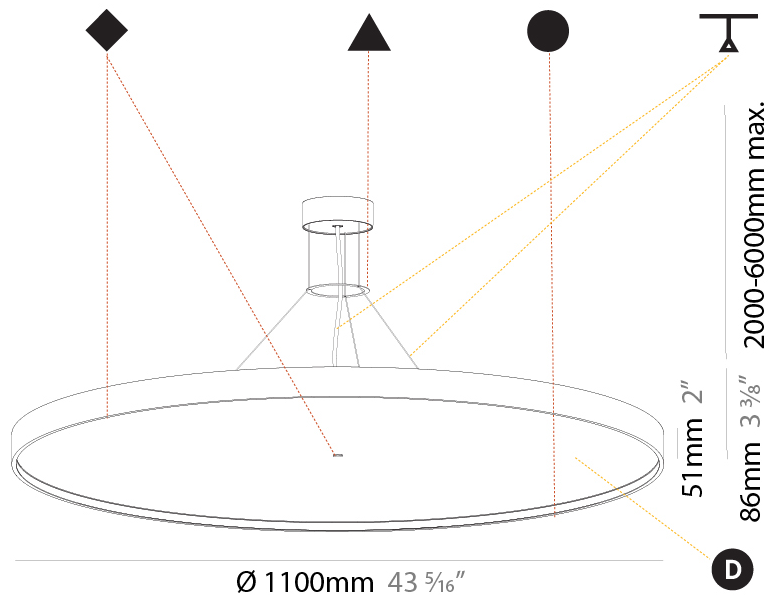

GENERAL

Series: Sign Diva
Subseries: Sign Diva Korona
Brand: Prolicht
Division: Architectural
Mounting Type: Suspension
Mounting Location: Ceiling
Subcategory: Pendant

PHYSICAL

Shape: Round
Diameter (mm): 1100
Diameter (in): 43 ⁵/₁₆"
Height (mm): 86
Height (in): 3 ³/₈"
Max. Overall Height (mm): 2086
Max. Overall Height (in): 82 ⁷/₈"
Light Distribution: Direct / Indirect
Weight (kg): 21.027
Weight (lbs): 46.36
Diffuser: PMMA - Opal / Micro-Prism / Sparkling Secret / Vintage Industrial
Fixture Finish: SSR / BKV / CWI / CRY / HAB / LAG / UFT / ITA / RUA / RUR / MIC / FTG / MYG / TWT / LOD / PUS / FRO / FUP / KIA / POP / BLS / SPG / MEY / GOH / GUM / CHC / COM / ABZ / JAG / OBR / MOS / ROR
Fixture Material: Extruded Aluminum / Steel
Cable Details: 2000mm or 6000mm Transparent Cable

ELECTRICAL

Lamp Type: LED (Zhaga Standard)
Input Wattage (W): 170
Total Output Wattage (W): 135 / 24
Dimming: Tri-Mode (Non-Dimming and Phase Dimming (120Vac only) and 0-10V Dimming)
Driver Included: Yes
Driver Location: Integrated
Driver Type: Constant Current - Universal
Driver Class: Class 2
Input Voltage (V): 120 - 277
Constant Current (MA): 600 / 350

LED

Color Temperature (°K): 2700 / 3000 / 3500 / 4000
Max. Delivered Lumen (lm): 17378 / 18180 / 20741 / 21164
Nominal Lumen (lm): 22701 / 23749 / 27094 / 27647
CRI: >90 CRI
Lamp Life (hrs): 50000

OPTICAL

RATINGS AND CERTIFICATIONS

Certified By: Certified for North American Standards
IP rating: IP20

A