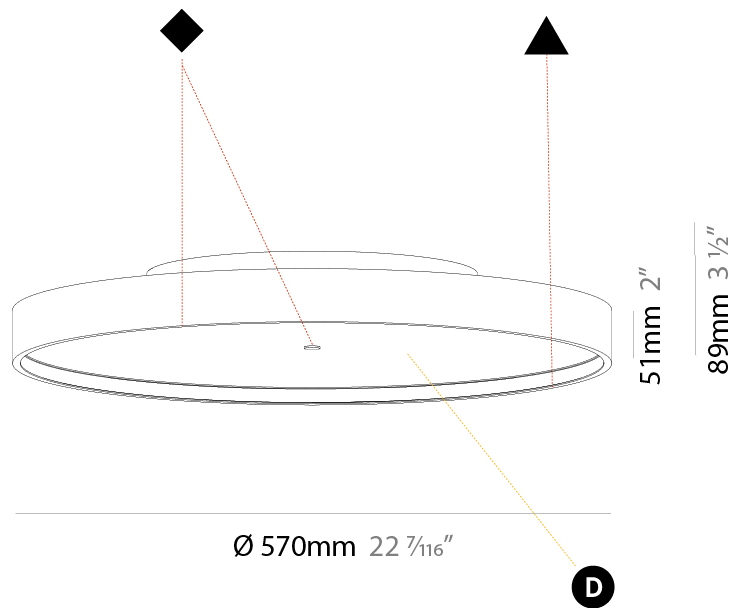

GENERAL

Series: Sign Diva
Subseries: Sign Diva Korona
Brand: Prolicht
Division: Architectural
Mounting Type: Surface
Mounting Location: Ceiling
Subcategory: Ambient

PHYSICAL

Shape: Round
Diameter (mm): 570
Diameter (in): 22 7/16
Height (mm): 89
Height (in): 3 1/2
Light Distribution: Direct
Weight (kg): 7.336
Weight (lbs): 16.173
Diffuser: PMMA - Opal/Micro-Prism/Sparkling Secret/Vintage Industrial
Fixture Finish: SSR / BKV / CWI / CRY / HAB / LAG / UFT / ITA / RUA / RUR / MIC / FTG / MYG / TWT / LOD / PUS / FRO / FUP / KIA / POP / BLS / SPG / MEY / GOH / GUM / CHC / COM / ABZ / JAG / OBR / MOS / ROR
Fixture Material: Extruded Aluminum / Steel

ELECTRICAL

Lamp Type: LED (Zhaga Standard)
Input Wattage (W): 58.3
Total Output Wattage (W): 53
Dimming: Tri-Mode (Non-Dimming and Phase Dimming (120Vac only) and 0-10V Dimming)
Driver Included: Yes
Driver Location: Integrated
Driver Type: Constant Current - Universal
Driver Class: Class 2
Input Voltage (V): 120 - 277
Constant Current (MA): 350

LED

Color Temperature (°K): 3000 / 3500 / 4000
Max. Delivered Lumen (lm): 6120 / 6233 / 6360
CRI: >90 CRI
Lamp Life (hrs): 50000

OPTICAL

RATINGS AND CERTIFICATIONS

Certified By: Certified for North American Standards
IP rating: IP20