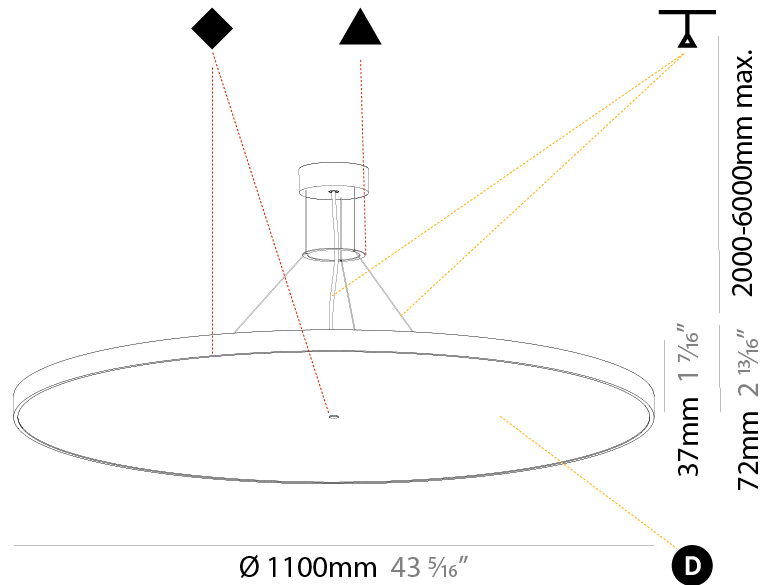

GENERAL

Series: Sign Diva
Subseries: Sign Diva
Brand: Prolicht
Division: Architectural
Mounting Type: Suspension
Mounting Location: Ceiling
Subcategory: Pendant

PHYSICAL

Shape: Round
Diameter (mm): 1100
Diameter (in): 43 ⁵/₁₆"
Height (mm): 86
Height (in): 3 ³/₈"
Light Distribution: Direct
Weight (kg): 19.475
Weight (lbs): 42.94
Diffuser: PMMA - Opal / Micro-Prism / Sparkling Secret / Vintage Industrial
Fixture Finish: SSR / BKV / CWI / CRY / HAB / LAG / UFT / ITA / RUA / RUR / MIC / FTG / MYG / TWT / LOD / PUS / FRO / FUP / KIA / POP / BLS / SPG / MEY / GOH / GUM / CHC / COM / ABZ / JAG / OBR / MOS / ROR
Fixture Material: Extruded Aluminum / Steel
Cable Details: 2,000mm/78 3/4" or 6,000mm/236 1/4" Transparent Cable

ELECTRICAL

Lamp Type: LED (Zhaga Standard)
Input Wattage (W): 169.4
Total Output Wattage (W): 134
Dimming: Tri-Mode (Non-Dimming and Phase Dimming (120Vac only) and 0-10V Dimming)
Driver Included: Yes
Driver Location: Integrated
Driver Type: Constant Current - Universal
Driver Class: Class 2
Input Voltage (V): 120 - 277
Constant Current (MA): 600

LED

Color Temperature (*K): 2700 / 3000 / 3500 / 4000
Max. Delivered Lumen (lm): 16140 / 19520 / 19933 / 20340
CRI: >90 CRI
Lamp Life (hrs): 50000

OPTICAL

RATINGS AND CERTIFICATIONS

Certified By: Certified for North American Standards
IP rating: IP20