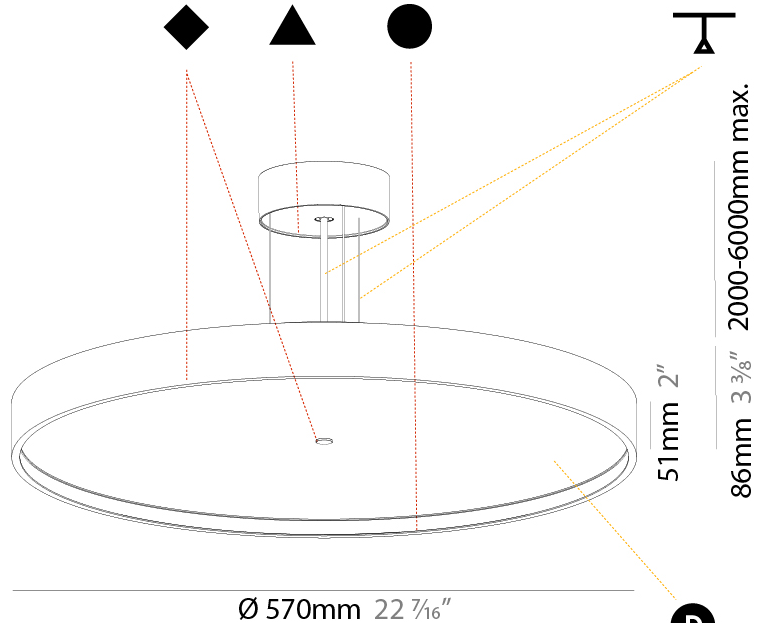

GENERAL

Series: Sign Diva
Subseries: Sign Diva Korona
Brand: Prolicht
Division: Architectural
Mounting Type: Suspension
Mounting Location: Ceiling
Subcategory: Pendant

PHYSICAL

Shape: Round
Diameter (mm): 570
Diameter (in): 22 7/16
Height (mm): 86
Height (in): 3 3/8
Light Distribution: Direct / Indirect
Weight (kg): 8.812
Weight (lbs): 19.43
Diffuser: PMMA - Opal / Micro-Prism / Sparkling Secret / Vintage Industrial
Fixture Finish: SSR / BKV / CWI / CRY / HAB / LAG / UFT / ITA / RUA / RUR / MIC / FTG / MYG / TWT / LOD / PUS / FRO / FUP / KIA / POP / BLS / SPG / MEY / GOH / GUM / CHC / COM / ABZ / JAG / OBR / MOS / ROR
Fixture Material: Extruded Aluminum / Steel
Cable Details: 2,000mm/78 3/4" or 6,000mm/236 1/4" Transparent Cable

ELECTRICAL

Lamp Type: LED (Zhaga Standard)
Input Wattage (W): 67
Total Output Wattage (W): 60.9
Dimming: Tri-Mode (Non-Dimming and Phase Dimming (120Vac only) and 0-10V Dimming)
Driver Included: Yes
Driver Location: Integrated
Driver Type: Constant Current - Universal
Driver Class: Class 2
Input Voltage (V): 120 - 277
Constant Current (MA): 350

LED

Color Temperature (°K): 2700 / 3000 / 3500 / 4000
Max. Delivered Lumen (lm): 6632 / 6728 / 6812 / 6951
Nominal Lumen (lm): 9097 / 9229 / 9344 / 9535
CRI: >90 CRI
Lamp Life (hrs): 50000

OPTICAL

RATINGS AND CERTIFICATIONS

Certified By: Certified for North American Standards
IP rating: IP20

A