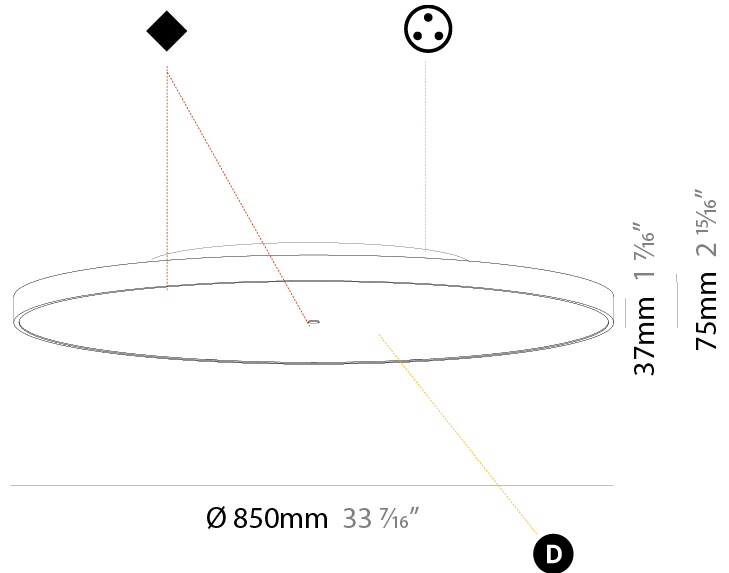

GENERAL

Series: Sign Diva
Subseries: Sign Diva Korona
Brand: Prolicht
Division: Architectural
Mounting Type: Surface
Mounting Location: Ceiling
Subcategory: Ambient

PHYSICAL

Shape: Round
Diameter (mm): 850
Diameter (in): 33 7/16
Height (mm): 89
Height (in): 3 1/2
Light Distribution: Direct / Indirect
Weight (kg): 13.283
Weight (lbs): 29.284
Diffuser: Direct - PMMA - Opal/Micro-Prism/Sparkling Secret/Vintage Industrial / Indirect - White/Yellow/Orange/Red/Blue/Green
Fixture Finish: SSR / BKV / CWI / CRY / HAB / LAG / UFT / ITA / RUA / RUR / MIC / FTG / MYG / TWT / LOD / PUS / FRO / FUP / KIA / POP / BLS / SPG / MEY / GOH / GUM / CHC / COM / ABZ / JAG / OBR / MOS / ROR
Fixture Material: Extruded Aluminum / Steel

ELECTRICAL

Lamp Type: LED (Zhaga Standard)
Input Wattage (W): 96.8
Total Output Wattage (W): 76.8
Dimming: Tri-Mode (Non-Dimming and Phase Dimming (120Vac only) and 0-10V Dimming)
Driver Included: Yes
Driver Location: Integrated
Driver Type: Constant Current - Universal
Driver Class: Class 2
Input Voltage (V): 120 - 277
Constant Current (MA): 600

LED

Color Temperature (°K): 3000 / 3500 / 4000
Max. Delivered Lumen (lm): 11160 / 11388 / 11620
CRI: >90 CRI
Lamp Life (hrs): 50000

OPTICAL

RATINGS AND CERTIFICATIONS

Certified By: Certified for North American Standards
IP rating: IP20

PROJECT
TYPE
SPECIFIER
QUANTITY
DATE